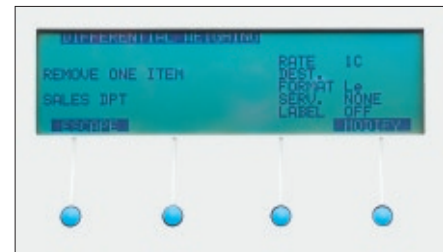

Neopost IJ 60 - Performance Made Simple

Reach new levels of efficiency with best-in-class capabilities.

The Neopost IJ 60 delivers top performance and advanced functionality simply and affordably.

It takes more than just fast mail processing to achieve true productivity, and the IJ 60 delivers. With more advanced functionality than any other solution in its class, the IJ 60 is in a league of its own.

- Compact, quiet and consistently reliable performance
- Easy operation with one-touch controls and meter refills via integrated modem
- Differential weighing calculates exact postage of each item removed from the weigh platform
- Automatically adjusts for thicknesses up to 1/4"
- Easily prints labels for parcels and packages
- Advanced mail accounting capabilities and PC connectivity
- Customize your IJ 60 with modular add-ons to meet your needs
- Long-lasting ink cartridge reduces cost-per-impresion

Large, easy to read display and simple menu-driven user prompts make operation easy